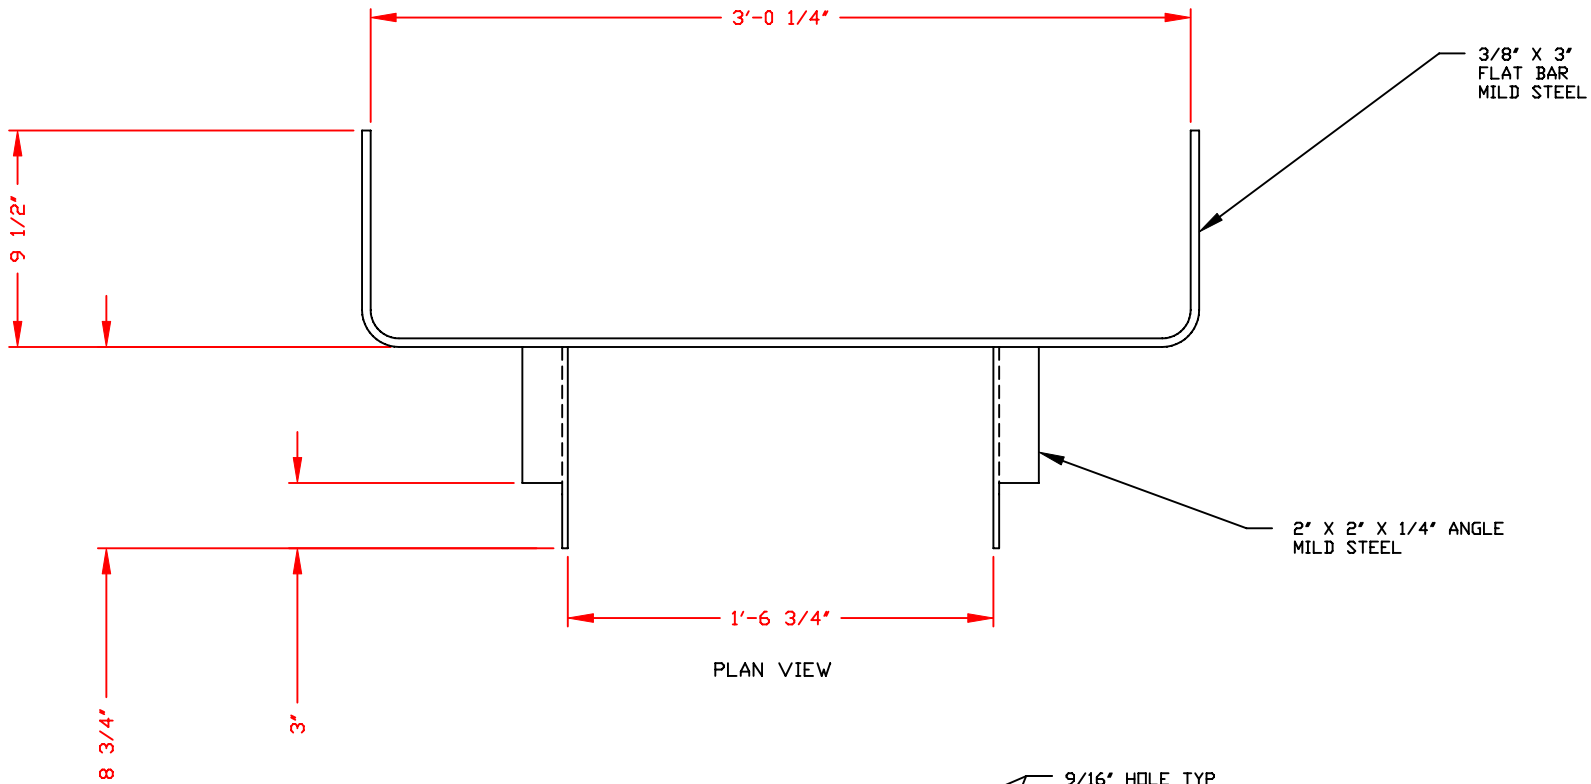

NON-CONTROLLED COPY  
 INFORMATION SUBJECT TO CHANGE WITHOUT NOTICE  
 VERIFY REV LEVEL OF PAPER COPY WITH REV LEVEL ON PPC WEB SITE

CONFIDENTIAL PROPERTY OF  
 POLY PROCESSING COMPANY  
 NOT FOR REPRINT OR USE  
 WITHOUT PERMISSION

DWG TITLE		ONE PIECE LADDER BRACKET (FOR TANKS W/MOLDED LADDER LUGS)		
SCALE:	2"=1'-0"	 <b>POLYPROCESSING</b> COMPANY	Central Region P.O. Box 4150 07210 2201 Old Starvington Rd. Norcross, GA 30052 CMB 343-7565 FAX CMB 343-8790	DR: B THURMON
DATE:	1/25/06		CK: MB WILKERSON	
		SHEET	COMPUTER FILE	REV
		1 OF 1	M7684	-