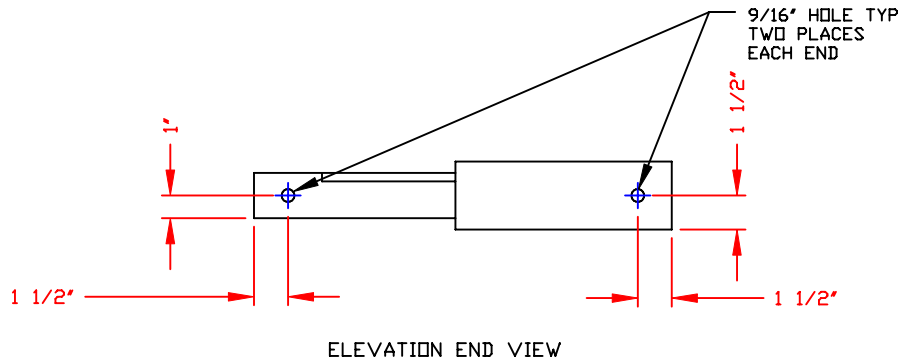

NON-CONTROLLED COPY
INFORMATION SUBJECT TO CHANGE WITHOUT NOTICE
VERIFY REV LEVEL OF PAPER COPY WITH REV LEVEL ON PPC WEB SITE

CONFIDENTIAL PROPERTY OF
POLY PROCESSING COMPANY
NOT FOR REPRINT OR USE
WITHOUT PERMISSION

DWG TITLE		ONE PIECE LADDER BRACKET (FOR TANKS W/MOLDED LADDER LUGS)		
SCALE:	2"=1'-0"	 POLYPROCESSING COMPANY	Central Region P.O. Box 4150 07210 2201 Old Starvington Rd. Norcross, GA 30052 CMB 343-7565 FAX CMB 343-8790	DR: B THURMON
DATE:	1/25/06		CK: MB WILKERSON	
		SHEET	COMPUTER FILE	REV
		1 OF 1	M7684	-